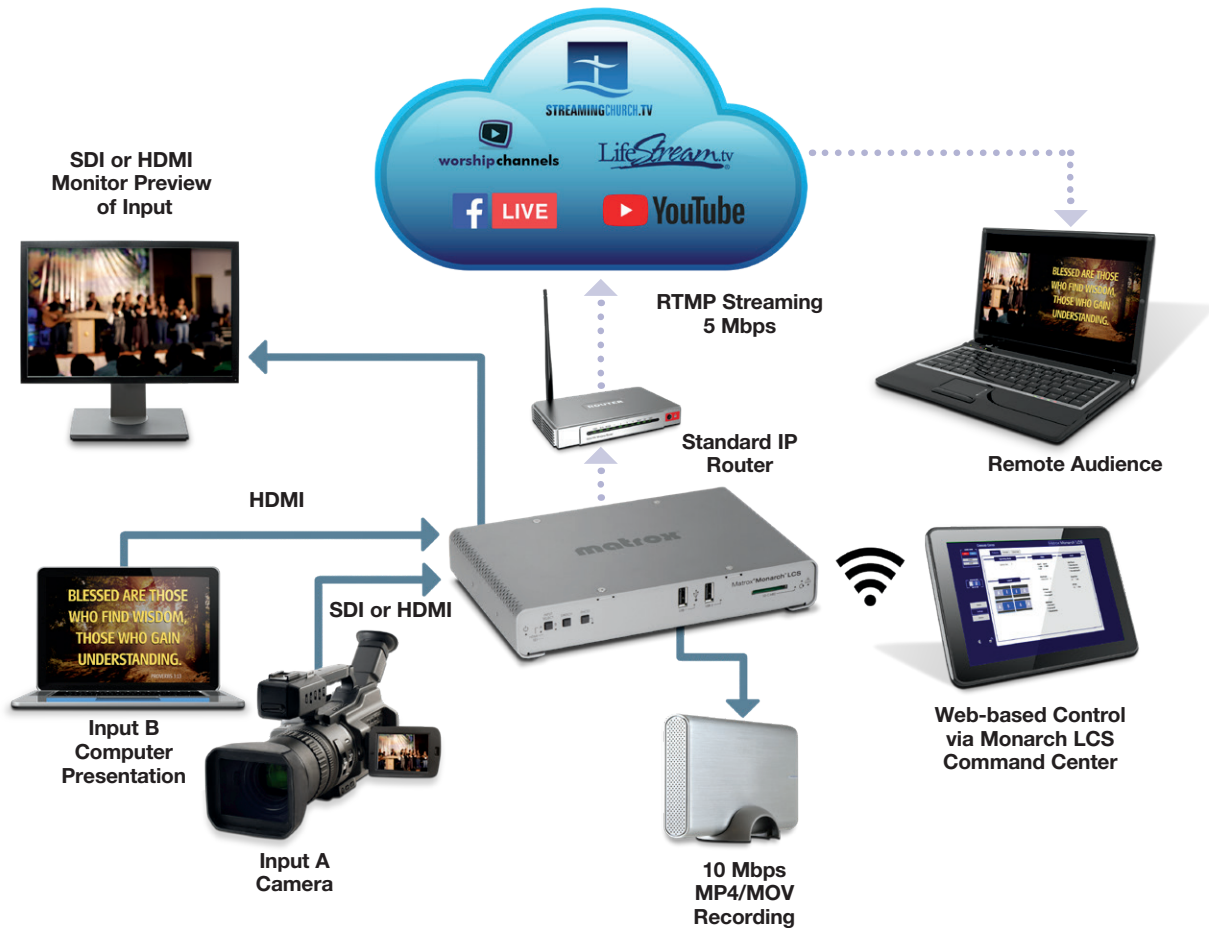

Matrox® Monarch™ LCS

Lecture Capture

Educational institutions can use Monarch LCS to stream lectures via their own web server or media delivery platform directly into the homes of their students for distance learning. The same content that is streamed live can be recorded at a higher quality to a central media library and made available immediately after the class for VOD download.

Monarch LCS provides SDI and HDMI outputs. The outputs can be independently set to output either input A or input B, a useful feature for driving in-house projections. The HDMI output also gives the operator the option of selecting the production output at the frame size of the encoding parameters providing the operator a preview of what is being encoded.

Monarch LCS offers three modes of operation. To mix both inputs into a single video asset, the operator can select *Picture-in-Picture mode*, where the camera of the speaker is overlaid on the computer feed, *Side-by-Side mode*, where both inputs are positioned, or *Switcher mode*, where the operator can dynamically switch between the video inputs being encoded.

For more information
www.matrox.com/monarchlcs/webcasting

matrox®

Matrox® Monarch™ LCS

House of Worship

Houses of worship can reach local shut-ins, the elderly, and the disabled with high quality streaming, and recording, without the need to invest in major production level equipment. Monarch LCS can accept two inputs from HDMI and SDI sources, and is capable of simultaneously webcasting services and recording them at a higher quality for VOD. Built-in frame synchronizers at both inputs ensure uninterrupted streaming and correct any incoming signal issues that may occur—for example, from external switching. With Monarch LCS, services can be captured in either *Side-by-Side* or *Picture-in-Picture* operating modes, encouraging congregants watching online to follow corresponding text and hymns during the service, for an enhanced remote viewing experience.