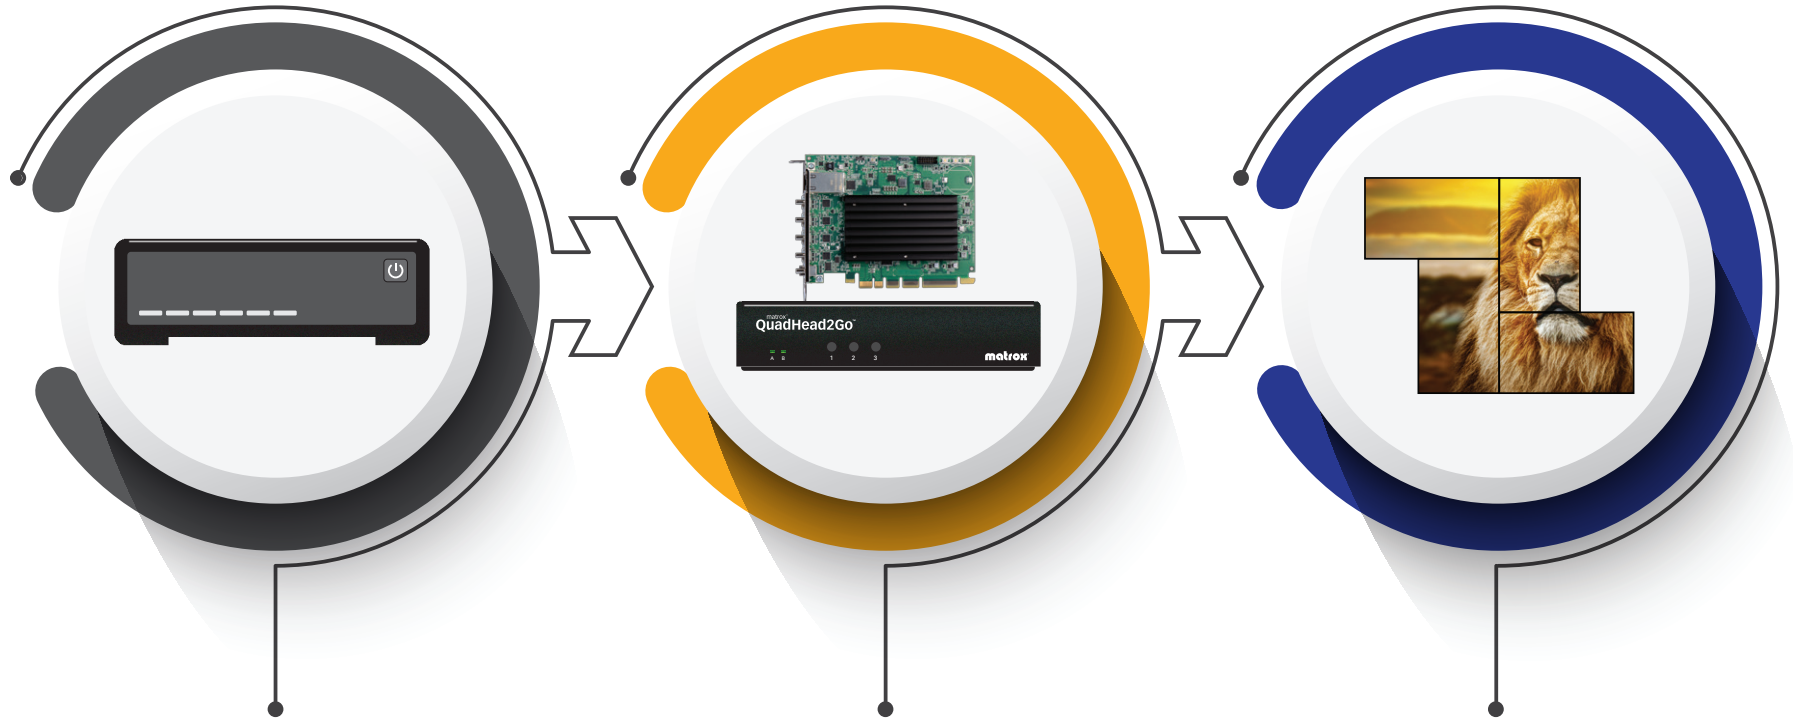

ANY SOURCE. ANY SIZE. ANY CONFIGURATION.

Matrox QuadHead2Go™ Series multi-monitor controllers for dynamic, next-generation video walls

Media Player

QuadHead2Go Series can power any video wall configuration of any possible dimension, from any video source – including a vast range of industrial signage players, NUCs, and other SFF systems.

QuadHead2Go

Capable of driving four displays from one signal, these controller appliances and PCIe cards provide complete video wall scalability and flexibility.

Easy to Deploy Video Walls

Design large-scale and modern artistic video wall layouts with free rein.