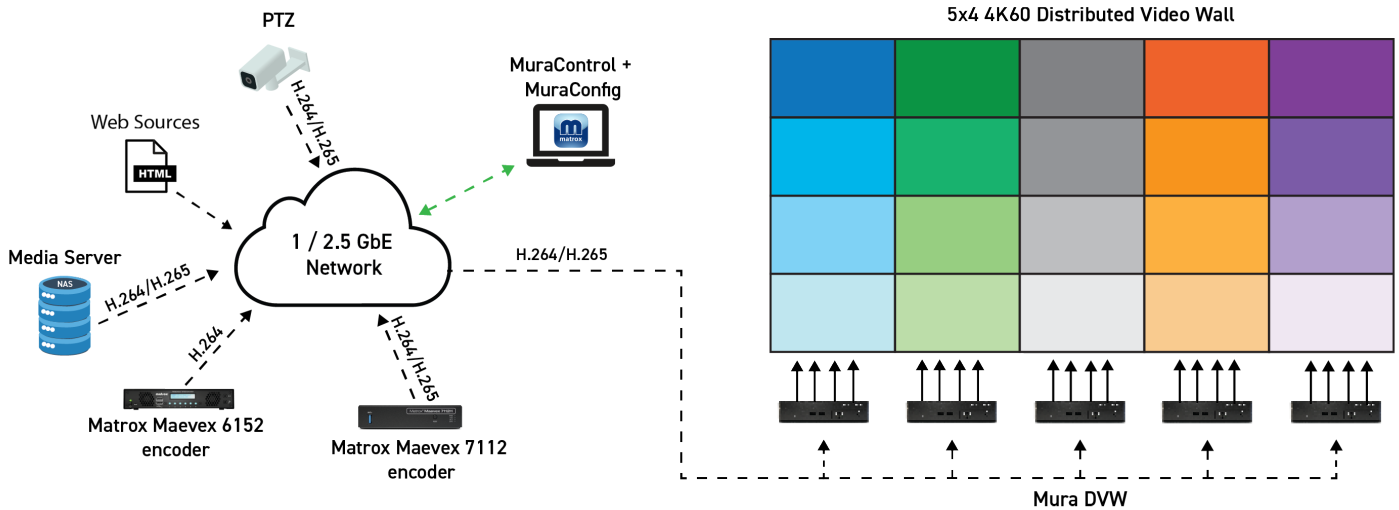

Perfectly seamless, scalable video walls

Display perfectly synchronized streams from a range of sources, including PTZ cameras, encoders, media servers, and web. Mura distributed video walls are flexible and scalable, enabling you to build the video wall you need with up to 64 4K outputs.

Small video wall

Large video wall

Appliance overview