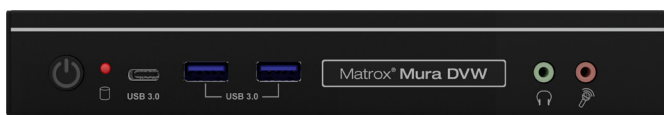

Appliance overview

Matrox Mura DVW (front view)