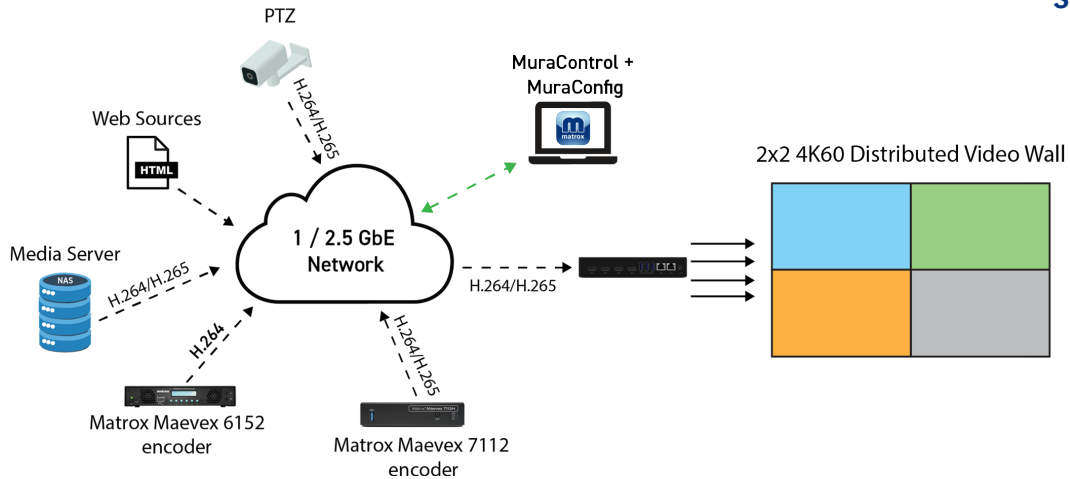

Perfectly seamless, scalable video walls

Display perfectly synchronized streams from a range of sources, including PTZ cameras, encoders, media servers, and web. Mura distributed video walls are flexible and scalable, enabling you to build the video wall you need with up to 64 4K outputs.

Small video wall

Large video wall