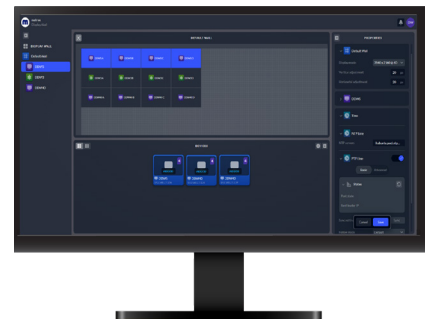

Simple installation

With the MuraConfig web-based installation and configuration tools, you can quickly install and configure your video wall on any device from any location. Use MuraConfig to:

- Automatically discover devices
- Set device-specific settings
- Configure your wall and bezels
- Check PTP status and configuration
- Customize the application

High-quality desktop content with H.265 4:4:4 codec

Thanks to the H.265 4:4:4 codec, Mura DVW allows you to get the full color depth needed for maximum image quality and maximum equipment compatibility. H.265 4:4:4 ensures low-bitrate transmission of high-quality content over IP critical for applications that require color accuracy, compression efficiency, and high performance.