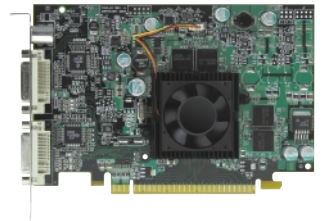

Matrox Parhelia APVe

Multi-display PCIe graphics for Audio, Photo and Video editing professionals

The Matrox Parhelia APVe combines advanced multi-display and video output technologies with unprecedented image quality for the most comprehensive creative workstation support. HDTV component video out, Dual-DVI plus standard definition TV (SDTV) output and unique What-You-See-Is-What-You-Get (WYSIWYG) video output plug-ins are just some of the many features you'll benefit from with this remarkable graphics card.

Hardware NLE

Armed with TripleHead Desktop technology the Parhelia APVe is the perfect companion card for hardware NLE set-ups. Extend timelines, open multiple applications and place windows and menus across these displays for a visually impacting, productivity enhancing set-up.

- PCIe x16 bus architecture
- 128MB DDR memory
- Dual 400 MHz 10-bit RAMDACs
- DualHead up to 1920 x 1440 per display
- Dual-DVI up to 1920 x 1200 per display
- Advanced multi-display output modes:
 - Dual-display plus HDTV output
 - Dual-DVI plus SDTV output
 - Dual-display plus SDTV output
 - TripleHead Desktop Mode
- WYSIWYG video output plug-ins for: Adobe® Premiere® Pro, After Effects® and Photoshop®, Discreet combustion 3®, 3ds max™ and NewTek LightWave 3D®
- Component, composite and S-video output
- YPbPr component output at 1080i, 1080p and 720p
- Composite¹ and S-video input
- PureVideo Preview - full screen video playback
- Dual Hardware Overlays - gamma correctable
- Adjustable proc-amp settings: hue, saturation, brightness and contrast
- UltraSharp Display Output technology
- PowerDesk-HF utility suite
- OpenGL® and Microsoft® DirectX® compliant
- Drivers for Microsoft Windows® XP and Windows® 2000