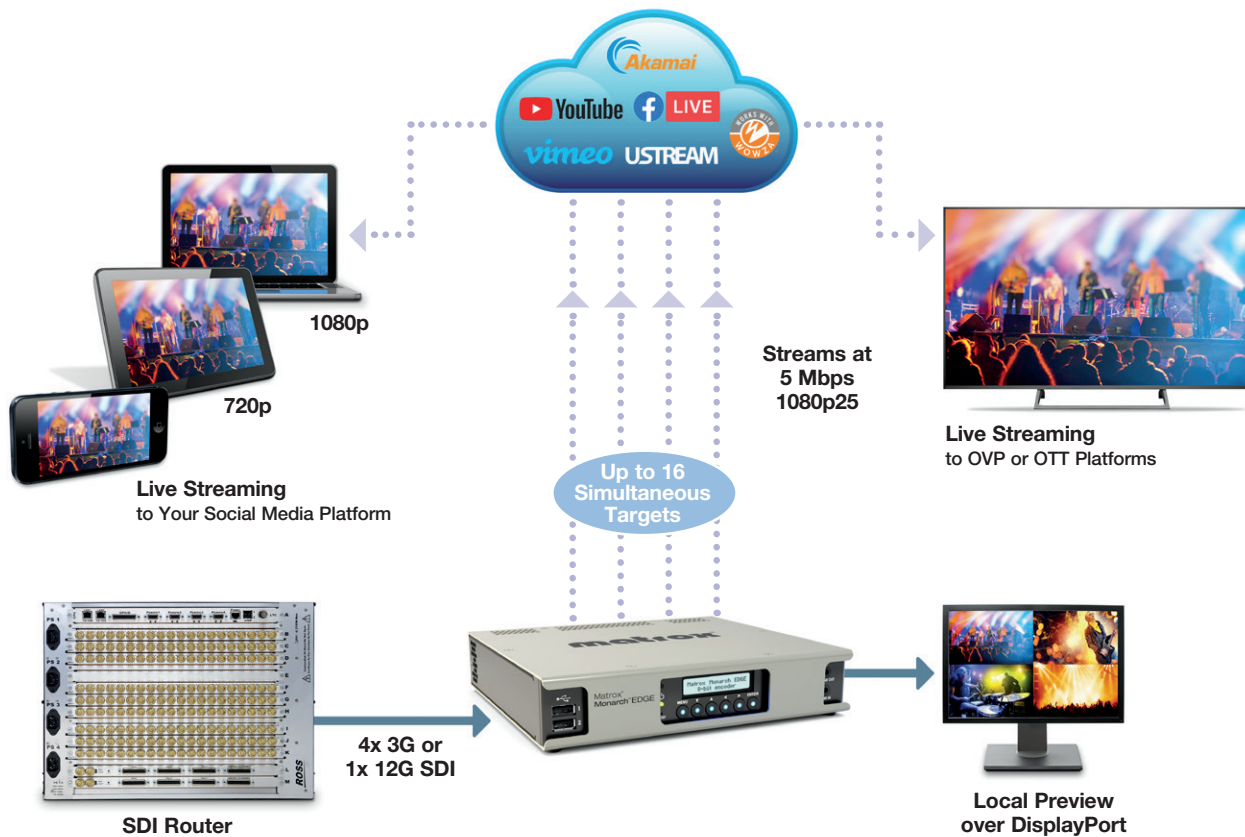

Matrox® Monarch™ EDGE

## Even More Reach

Monarch EDGE's powerful encoding engine allows users to stream to multiple OVPs simultaneously for unprecedented reach and exposure. With Monarch EDGE's ability to reach up to 16 simultaneous targets, such as YouTube, Facebook, Vimeo, Ustream, and LinkedIn among others, users can extend their reach and engage with their audiences where they are rather than luring them to a single OVP.

## Pristine Quality Delivered to Any Screen

Producing and delivering live events in 4K is becoming more widespread, and homes across the globe are adding increasingly fast network download capabilities, as well as 4K TVs to accommodate this content. OVPs are capable of downscaling content optimized for large 4K TV screens to smaller screens when 4K streams are sent to them. When OVPs let TVs tackle the upscaling of HD content to fill screens, the result is not optimal. Monarch EDGE eliminates any compromise by encoding 4K at high frame rates (50 or 60 fps), while the OVP handles any downscaling. With Monarch EDGE, content providers can deliver a superlative 4K viewing experience.

## Stream Every Angle

Monarch EDGE is a high-density encoding platform that can accept four independent HD inputs and deliver multiple streams per input, ideal for central equipment room installations. Thanks to innovations such as multi-camera event support offered by YouTube, users have the ability to select from main or secondary camera angles when viewing content. With a single Monarch EDGE device, four different camera angles can be streamed simultaneously