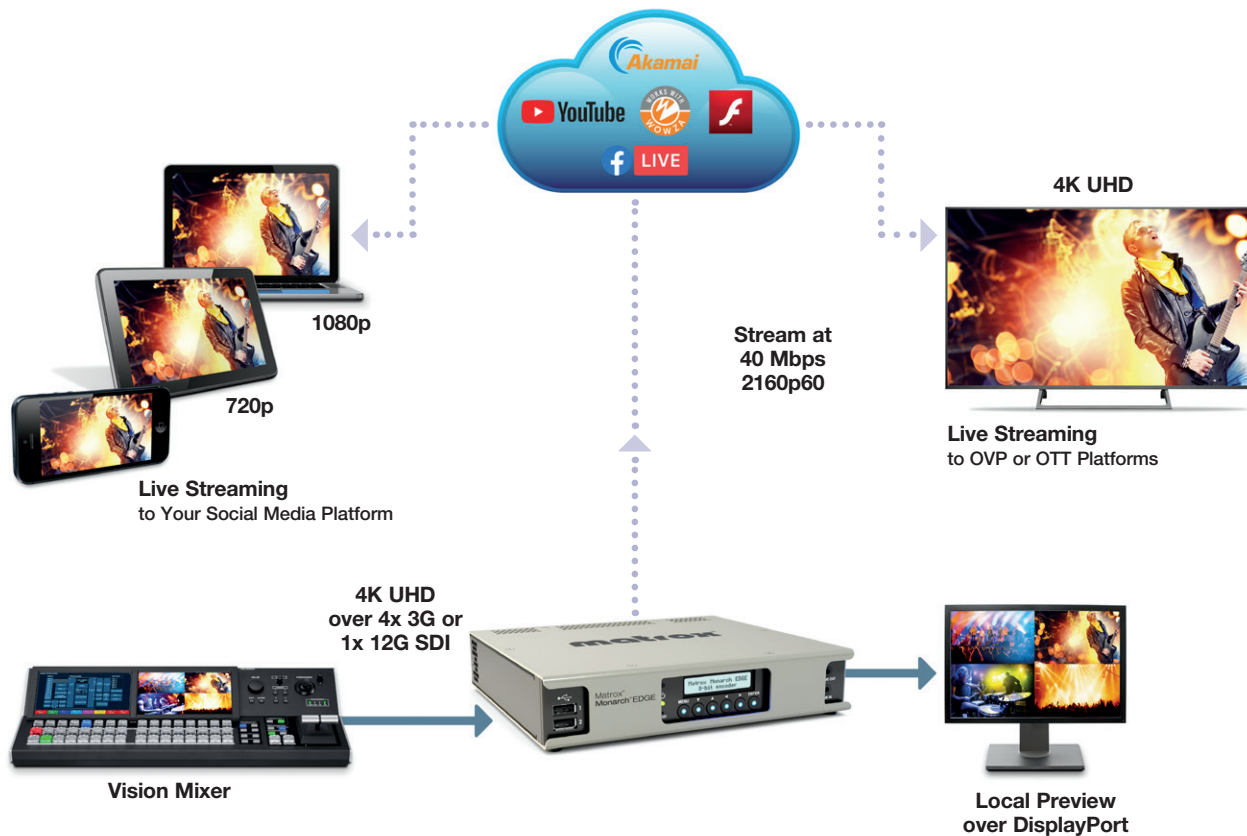

Matrox® Monarch™ EDGE

## Even More Reach

Monarch EDGE's powerful encoding engine allows users to stream to multiple OVPs simultaneously for unprecedented reach and exposure. With Monarch EDGE's ability to reach up to 16 simultaneous targets, such as YouTube, Facebook, Vimeo, Ustream, and LinkedIn among others, users can extend their reach and engage with their audiences where they are rather than luring them to a single OVP.

## Pristine Quality Delivered to Any Screen

Producing and delivering live events in 4K is becoming more widespread, and homes across the globe are adding increasingly fast network download capabilities, as well as 4K TVs to accommodate this content. OVPs are capable of downscaling content optimized for large 4K TV screens to smaller screens when 4K streams are sent to them. When OVPs let TVs tackle the upscaling of HD content to fill screens, the result is not optimal. Monarch EDGE eliminates any compromise by encoding 4K at high frame rates (50 or 60 fps), while the OVP handles any downscaling. With Monarch EDGE, content providers can deliver a superlative 4K viewing experience.

## Stream Every Angle

Monarch EDGE is a high-density encoding platform that can accept four independent HD inputs and deliver multiple streams per input, ideal for central equipment room installations. Thanks to innovations such as multi-camera event support offered by YouTube, users have the ability to select from main or secondary camera angles when viewing content. With a single Monarch EDGE device, four different camera angles can be streamed simultaneously