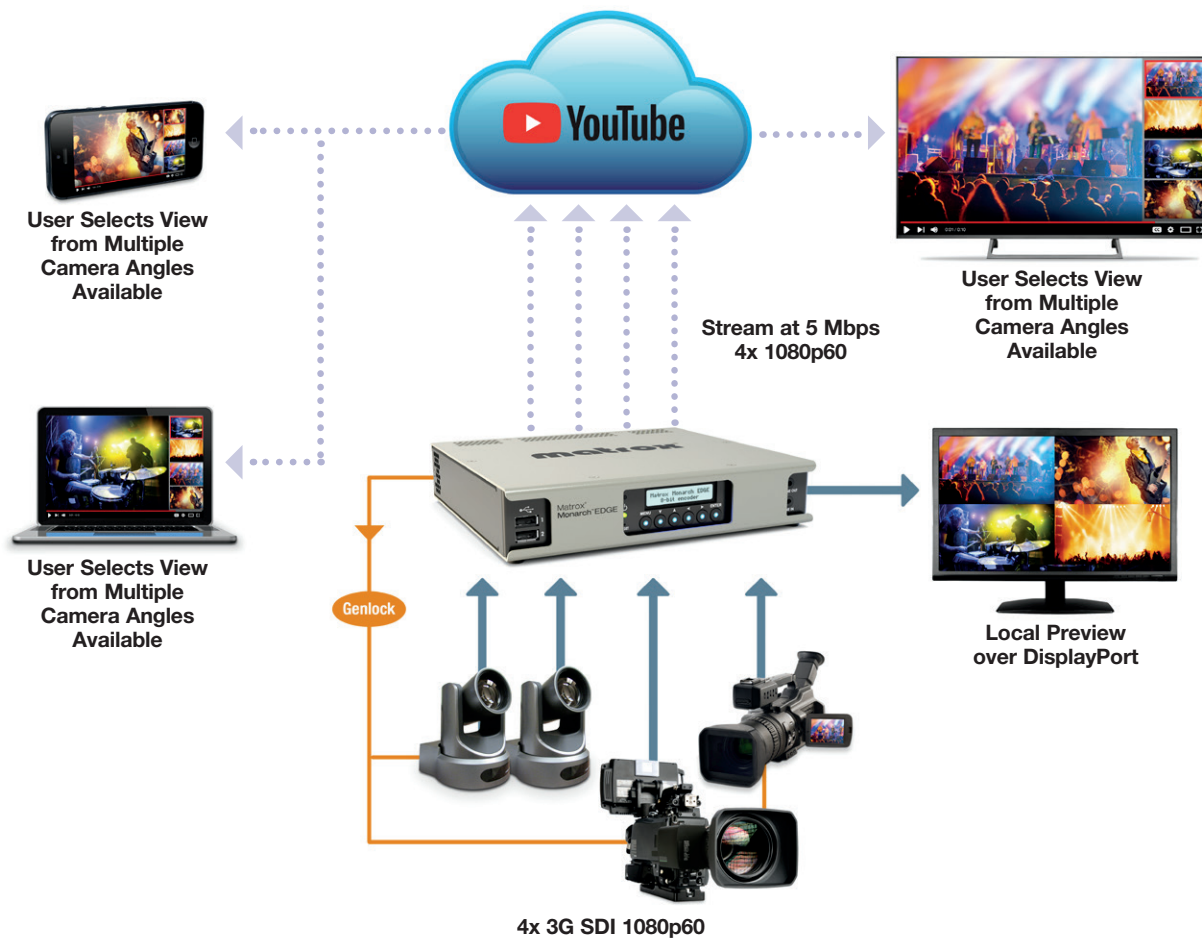

## Even More Reach

Monarch EDGE's powerful encoding engine allows users to stream to multiple OVPs simultaneously for unprecedented reach and exposure. With Monarch EDGE's ability to reach up to 16 simultaneous targets, such as YouTube, Facebook, Vimeo, Ustream, and LinkedIn among others, users can extend their reach and engage with their audiences where they are rather than luring them to a single OVP.

## Pristine Quality Delivered to Any Screen

Producing and delivering live events in 4K is becoming more widespread, and homes across the globe are adding increasingly fast network download capabilities, as well as 4K TVs to accommodate this content. OVPs are capable of downscaling content optimized for large 4K TV screens to smaller screens when 4K streams are sent to them. When OVPs let TVs tackle the upscaling of HD content to fill screens, the result is not optimal. Monarch EDGE eliminates any compromise by encoding 4K at high frame rates (50 or 60 fps), while the OVP handles any downscaling. With Monarch EDGE, content providers can deliver a superlative 4K viewing experience.

## Stream Every Angle

Monarch EDGE is a high-density encoding platform that can accept four independent HD inputs and deliver multiple streams per input, ideal for central equipment room installations. Thanks to innovations such as multi-camera event support offered by YouTube, users have the ability to select from main or secondary camera angles when viewing content. With a single Monarch EDGE device, four different camera angles can be streamed simultaneously